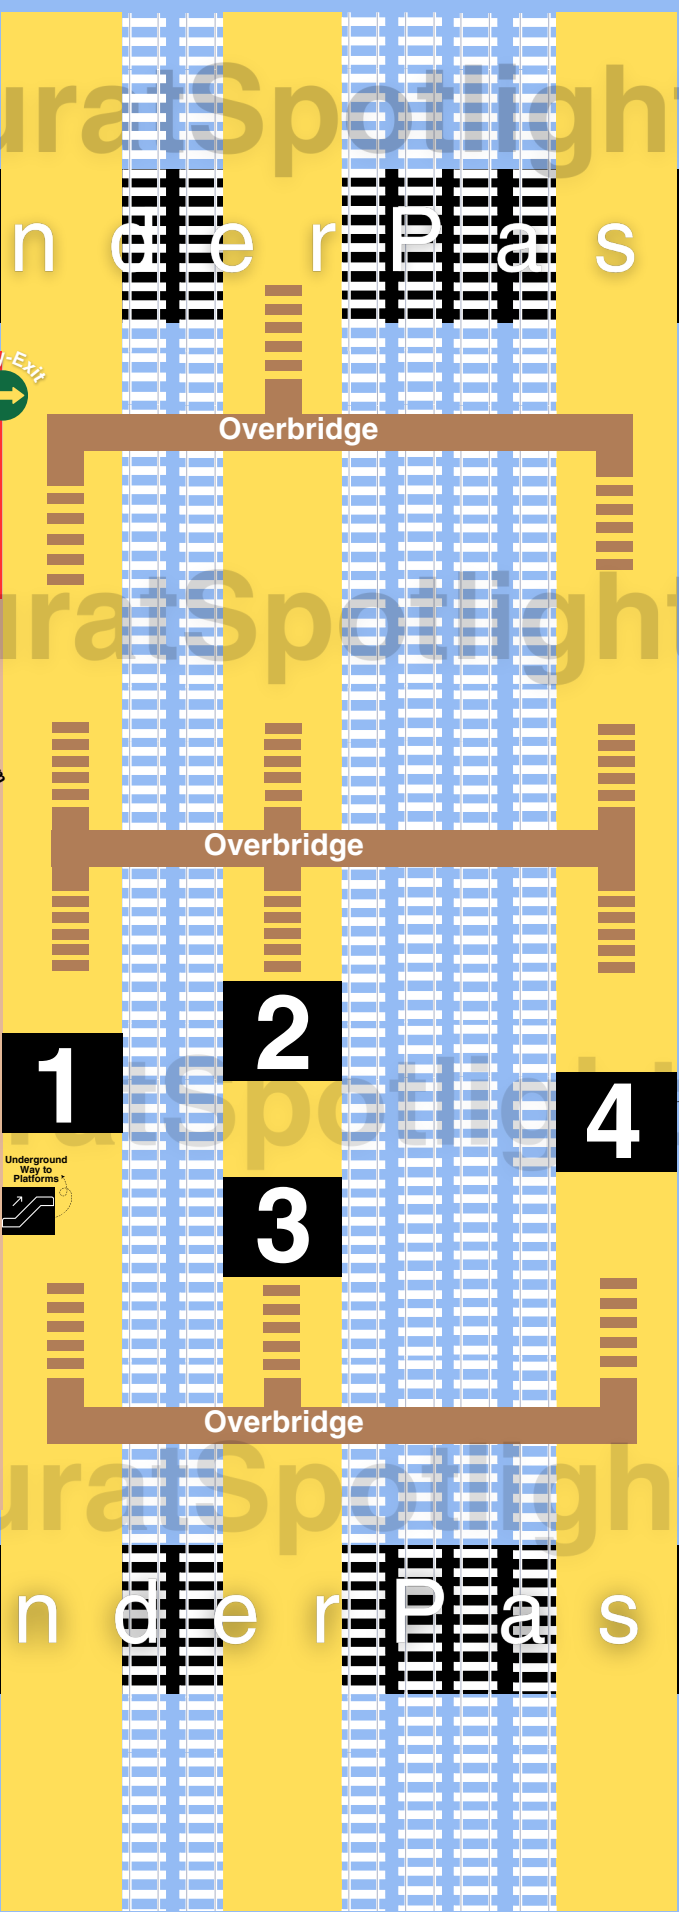

# Surat Railway Station Map - ST

design by [www.SuratSpotlight.com](http://www.SuratSpotlight.com)

Chowk Area Side  
or  
Ring Road Starting

Lambe Hanuman Road  
or  
Varachha

[www.SuratSpotlight.com](http://www.SuratSpotlight.com)

Circle

U n d e r P a s s

Surat Kamrej  
Highway

Ring Road Side

Station Road

**Platform No. 4**  
While creating this map, we made sure to capture the current layout of Surat Railway Station as accurately as possible. Platform No. 4 has been under renovation for several months, and work is still ongoing as of September 28, 2024. The platform is currently inaccessible, and we will update this area of map as soon as it is ready for public use.

Lambe Hanuman Road

G.S.R.T.C Workshop

- Distance Guide**
- Surat Airport - 17 km
  - Udhna Station - 6.3 km
  - Ring Road - ≤1 km  
Ring Road begins just as you exit the station and walk a few steps, making the distance less than 1 km.
  - Textile Market - 2 km
  - Bombay Market - 2.7 km
  - Saree Market - 2 km
  - Sachin GIDC - 14.9 km
  - Gopi Talav - 3 km